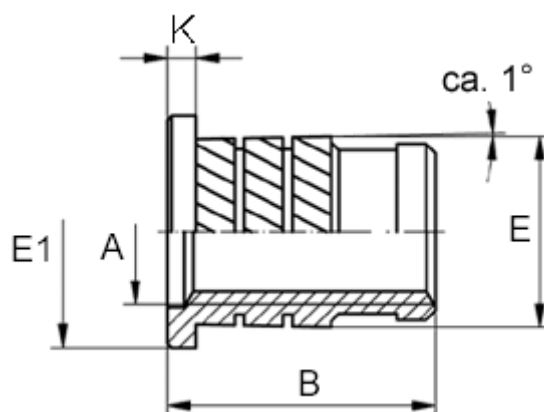

Article number: 12852000035800
Description: KLEE-coil 852 000 035.800
M3,5 Brass

Measures

Female thread A	= M3,5
Flange diameter E1	= 6.4
Flange height	= 0.8
Length B	= 7.1
Min distance to edge	= 2.5
Outer diameter E	= 5.00
Recommended bore diameter	= 4.6
Type	= 852 000 035.800